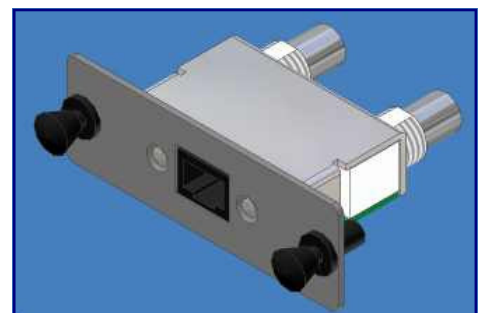

Universal Racking System

The Cambridge Connectors' Modular Interface Panel System is designed to provide a simple robust flexible method of presenting various connector interface schemes. Within a 19"/23" Rack enclosure we offer a large choice of "Snap in" faceplates covering most of the standard connector cutouts and we are happy to provide a custom made service.

Features:

- 19" and 23" rack compatible
- "Snap-in" system
- 2 Port BNC faceplates
- 9, 15, 25 way 'D' connector faceplates
- Full range of G.703 balun modules
- 2U high with 25mm recess
- Aluminium with Telecom Grey finish

The following standard component parts are available.

19" Panels

- 15 Port 'D' panel
- 16 Port BNC panel
- 16 Port 2 x BNC panel

19" Subframe

- 16 Port, 25mm recessed sub-frame

Faceplates

- 2, 8, 16 port BNC faceplates
- 1, 4, 8 port 'D' faceplates (9 way)
- 1, 4, 8 port 'D' faceplate (15 way)
- 1, 4, 8 port 'D' faceplate (25 way)
- Blank faceplate

Accessories

- 23" extension brackets

Balun Modules for Modular Interface Panel System	
Part Number	Description
NBTGANB-1245-075120	RJ45 (f) to 2 x BNC (f) balun
NBTGBNB-1245-075120	2 x BNC (f) to RJ45 (f) balun module
NBTGCNB-1245-075120	Balun (f) RJ45 x 1 to Type43 x 2
NBTGDNB-1245-075120	Balun (f) RJ45 x 1 to 1.6/5.6 x 2
NBTGENB-1245-075120	Balun (f) RJ45 x 1 to SMB x 2
NBTGFNB-1245-075120	Balun (f) RJ45 x 1 to 1.0/2.3 x 2