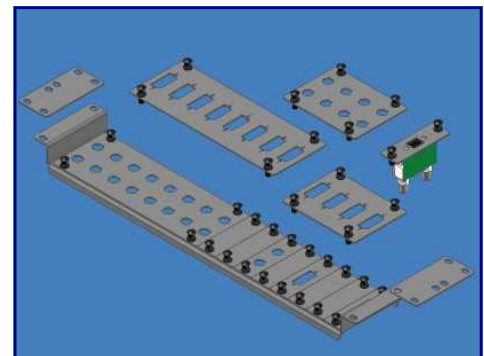

Universal Racking System

The Cambridge Connectors' Modular Interface Panel System is designed to provide a simple robust flexible method of presenting various connector interface schemes. Within a 19"/23" Rack enclosure we offer a large choice of "Snap in" faceplates covering most of the standard connector cutouts and we are happy to provide a custom made service.

Features:

- 19" and 23" rack compatible
- "Snap-in" system
- 2 Port BNC faceplates
- 9, 15, 25 way 'D' connector faceplates
- Full range of G.703 balun modules
- 2U high with 25mm recess
- Aluminium with Telecom Grey finish

The following standard component parts are available.

19" Panels

- 15 Port 'D' panel
- 16 Port BNC panel
- 16 Port 2 x BNC panel

19" Subframe

- 16 Port, 25mm recessed sub-frame

Faceplates

- 2, 8, 16 port BNC faceplates
- 1, 4, 8 port 'D' faceplates (9 way)
- 1, 4, 8 port 'D' faceplate (15 way)
- 1, 4, 8 port 'D' faceplate (25 way)
- Blank faceplate

Accessories

- 23" extension brackets

Balun Modules for Modular Interface Panel System	
Part Number	Description
NBTGANB-1245-075120	RJ45 (f) to 2 x BNC (f) balun
NBTGBNB-1245-075120	2 x BNC (f) to RJ45 (f) balun module
NBTGCNB-1245-075120	Balun (f) RJ45 x 1 to Type43 x 2
NBTGDNB-1245-075120	Balun (f) RJ45 x 1 to 1.6/5.6 x 2
NBTGENB-1245-075120	Balun (f) RJ45 x 1 to SMB x 2
NBTGFNB-1245-075120	Balun (f) RJ45 x 1 to 1.0/2.3 x 2