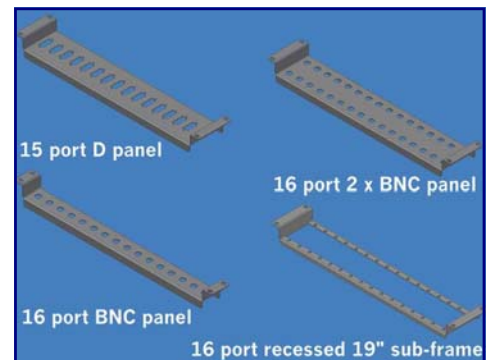

Universal Racking System

The Cambridge Connectors' Modular Interface Panel System is designed to provide a simple robust flexible method of presenting various connector interface schemes. Within a 19"/23" Rack enclosure we offer a large choice of "Snap in" faceplates covering most of the standard connector cutouts and we are happy to provide a custom made service.

Features:

- 19" and 23" rack compatible
- "Snap-in" system
- 2 Port BNC faceplates
- 9, 15, 25 way 'D' connector faceplates
- Full range of G.703 balun modules
- 2U high with 25mm recess
- Aluminium with Telecom Grey finish

The following standard component parts are available.

19" Panels

- 15 Port 'D' panel
- 16 Port BNC panel
- 16 Port 2 x BNC panel

19" Subframe

- 16 Port, 25mm recessed sub-frame

Faceplates

- 2, 8, 16 port BNC faceplates
- 1, 4, 8 port 'D' faceplates (9 way)
- 1, 4, 8 port 'D' faceplate (15 way)
- 1, 4, 8 port 'D' faceplate (25 way)
- Blank faceplate

Accessories

- 23" extension brackets

Balun Modules for Modular Interface Panel System	
Part Number	Description
NBTGANB-1245-075120	RJ45 (f) to 2 x BNC (f) balun
NBTGBNB-1245-075120	2 x BNC (f) to RJ45 (f) balun module
NBTGCNB-1245-075120	Balun (f) RJ45 x 1 to Type43 x 2
NBTGDNB-1245-075120	Balun (f) RJ45 x 1 to 1.6/5.6 x 2
NBTGENB-1245-075120	Balun (f) RJ45 x 1 to SMB x 2
NBTGFNB-1245-075120	Balun (f) RJ45 x 1 to 1.0/2.3 x 2