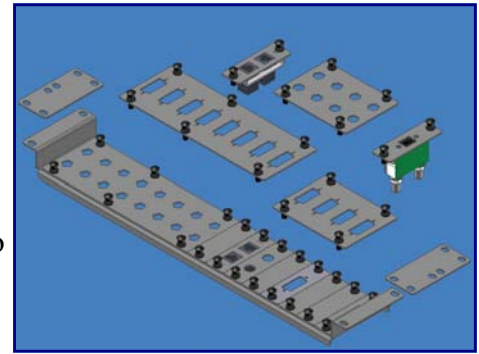

Universal Racking System

The Cambridge Connectors' Modular Interface Panel System is designed to provide a simple robust flexible method of presenting various connector interface schemes. Within a 19"/23" Rack enclosure we offer a large choice of "Snap in" faceplates covering most of the standard connector cutouts and we are happy to provide a custom made service.

Features:

- 19" and 23" rack compatible
- "Snap-in" system
- 2 Port BNC faceplates
- 9, 15, 25 way 'D' connector faceplates
- Full range of G.703 balun modules
- 2U high with 25mm recess
- Aluminium with Telecom Grey finish

The following standard component parts are available.

19" Panels

- 15 Port 'D' panel
- 16 Port BNC panel
- 16 Port 2 x BNC panel

19" Subframe

- 16 Port, 25mm recessed sub-frame

Faceplates

- 2, 8, 16 port BNC faceplates
- 1, 4, 8 port 'D' faceplates (9 way)
- 1, 4, 8 port 'D' faceplate (15 way)
- 1, 4, 8 port 'D' faceplate (25 way)
- Blank faceplate

Accessories

- 23" extension brackets

Balun Modules for Modular Interface Panel System	
Part Number	Description
NBTGANB-1245-075120	RJ45 (f) to 2 x BNC (f) balun
NBTGBNB-1245-075120	2 x BNC (f) to RJ45 (f) balun module
NBTGCNB-1245-075120	Balun (f) RJ45 x 1 to Type43 x 2
NBTGDNB-1245-075120	Balun (f) RJ45 x 1 to 1.6/5.6 x 2
NBTGENB-1245-075120	Balun (f) RJ45 x 1 to SMB x 2
NBTGFNB-1245-075120	Balun (f) RJ45 x 1 to 1.0/2.3 x 2